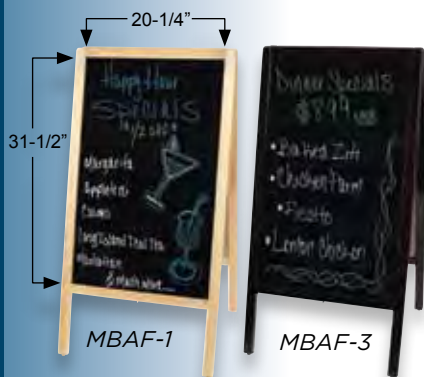

### SIDEWALK A-FRAME MARKER BOARDS

- High-tech glossy writing surface allows for creating and changing messages frequently and easily
- New Zealand pine wood frame
- Includes 4 deluxe neon color markers (white, blue, yellow and red) and 1 easy-wipe eraser
- Ideal to place outside of any bakery or coffee spot
- Durable packaging prevents damage while in transit