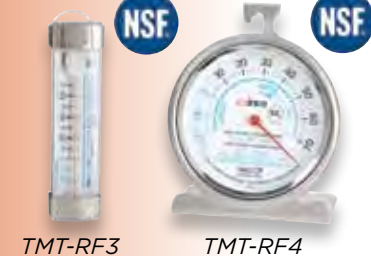

WINCO THERMOMETERS

REFRIGERATOR/FREEZER THERMOMETERS / NSF

ITEM	DESCRIPTION	PACK
TMT-RF1	2-Pack	12
TMT-RF2	2"	12
TMT-RF3	3"	12
TMT-RF4	4-3/4"	12

TMT-RF2

CANDY & DEEP FRYER THERMOMETERS, CALIBRATED

ITEM	DESCRIPTION	PACK
TMT-CDF2	2" Diameter, NSF	12
TMT-CDF3	2" Diameter, 12" L, NSF	12
TMT-CDF4	2" x 11-3/4" Display	12

MEAT THERMOMETERS, CALIBRATED / NSF

ITEM	DESCRIPTION	PACK
TMT-MT2	2"	12
TMT-MT3	3"	12

FROTHING THERMOMETER, CALIBRATED / NSF

ITEM	DESCRIPTION	PACK
TMT-FT1	1"	12

POCKET TEST THERMOMETERS, CALIBRATED / NSF

ITEM	DESCRIPTION	PACK
TMT-P1	0° to 220° F	12
TMT-P2	-40° to 180° F	12
TMT-P3	50° to 550° F	12