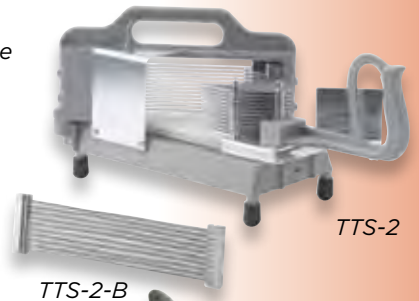

TOMATO SLICER

- Aluminum frame, stainless steel replaceable blade
- Cut a whole tomato into 3/16" or 1/4" thick slices, 2 dozen tomatoes in 1 minute
- Two handles make slicing safer and more comfortable
- Four rubber feet to prevent slipping and scratching on the work surface
- HDPE board ensures safe & durable food processing
- Table clip and one screw included

ITEM	DESCRIPTION	PACK
TTS-2	Tomato slicer, cuts 3/16" slices	6
TTS-2-B	Replacement blade, to cut 3/16" slices	1
TTS-3	Tomato slicer, cuts 1/4" slices	6
TTS-3-B	Replacement blade, to cut 1/4" slices	1