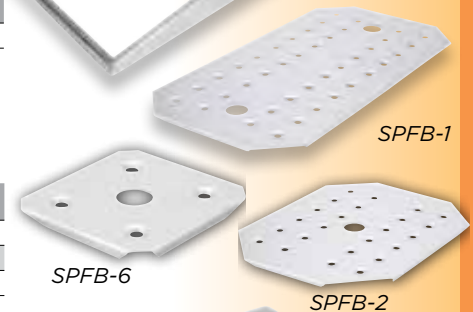

FALSE BOTTOMS, STAINLESS STEEL

ITEM	DESCRIPTION	PACK
SPFB-1	Full-Size S/S	10
SPFB-2	Half-Size S/S	10
SPFB-6	1/6-Size S/S	12