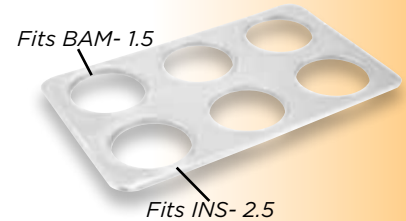

**INSET COVERS, STAINLESS STEEL**

ITEM	DESCRIPTION	PACK
INSC-2.5	For 2-1/2 Qt Inset	6
INSC-4	For 4 Qt Inset	6
INSC-7M	For 7 Qt Inset	6
INSC-11M	For 11 Qt Inset	6

**HINGED COVERS, STAINLESS STEEL**

ITEM	DESCRIPTION	PACK
INSH-7	For 7 Qt Inset	6
INSH-11	For 11 Qt Inset	6

**ADAPTOR PLATES, STAINLESS STEEL**

ITEM	DESCRIPTION	FITS INSET	PACK
ADP-608	6-3/8" & 8-3/8" Inset Holes	Fits 4 Qt & 7 Qt	10
ADP-610	6-3/8" & 10-3/8" Inset Holes	Fits 4 Qt & 11 Qt	10
ADP-666	Three 6-3/8" Inset Holes	Fits 4 Qt	10
ADP-808	Two 8-3/8" Inset Holes	Fits 7 Qt	10
ADP-810	8-3/8" & 10-3/8" Inset Holes	Fits 7 Qt & 11 Qt	10
ADP-444	Adaptor Plate, Six 4-3/4" Inset Holes	Fits 2-1/2 Qt	10