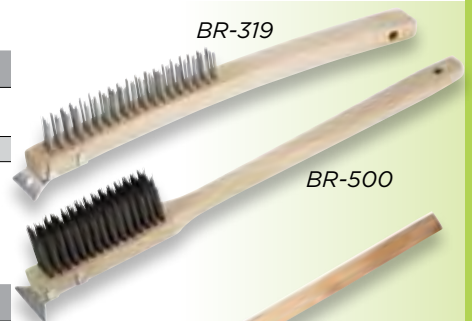

PSH-SERIES

**SILICONE SCRAPERS**

*Heat resistant to 600°F*

ITEM	DESCRIPTION	PACK
PSH-10	10-1/2"	24
PSH-14	14"	24
PSH-16	16-1/4"	24

= Cash & Carry / Retail Packaging

**WIRE BRUSHES**

ITEM	DESCRIPTION	PACK
BR-319	3x19 Rows of Wire, 14" Length, Steel Bristles, Wood Handle	1
BR-500	20" Heavy-Duty Brush	6