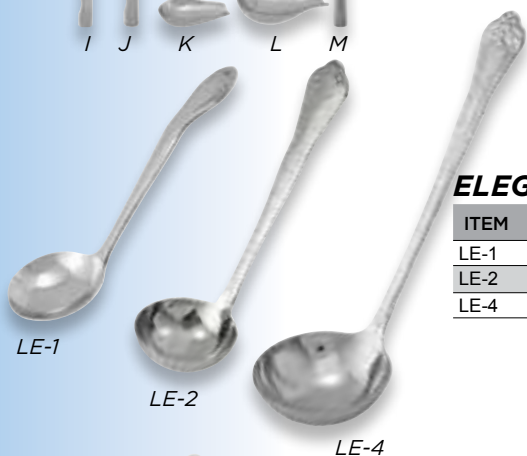

901-P1

901-F

= Cash & Carry / Retail Packaging

**DELUXE BUFFETWARE, S/S WITH HOLLOW HANDLE**

ITEM	DESCRIPTION	SIZE	PACK	
A	BW-NS3	Notched Spoon	11-3/4"	12
B	BW-SL2	Slotted Spoon	11-3/4"	12
C	BW-SS1	Solid Spoon	11-3/4"	12
D	BW-BF	Pot Fork, Two Tines	11"	12
E	BW-CF	Cold Meat Fork	10"	12
F	BW-PS5	Pie Server	11"	12
G	BW-WPS6	Wide Pie Server	11-1/2"	12
H	BW-DL	Deep Ladle	4 Oz	12
I	BW-DK8	Carving Knife, Wave-Edge Blade	8"	12
J	BW-DK9	Slicer/Wedding Cake Knife, Wave Edge Blade	9"	12
K	BW-SP1	Spout Ladle	1 Oz	12
L	BW-SP2	Spout Ladle	2 Oz	12
M	BW-TN	Perforated Turner	14"	12

**ELEGANCE GRAVY & SOUP LADLES, STAINLESS STEEL**

ITEM	DESCRIPTION	PACK
LE-1	7" Gravy Ladle, 1 Oz	36
LE-2	9" Ladle, 2 Oz	12
LE-4	13" Ladle, 4 Oz	12

**SERVING SPOONS, STAINLESS STEEL**

ITEM	DESCRIPTION	PACK
SRS-2	Berry Spoon	25
SRS-8	Extra Heavy, 8-1/4" O.L. & 3" x 2-3/8" Bowl	25