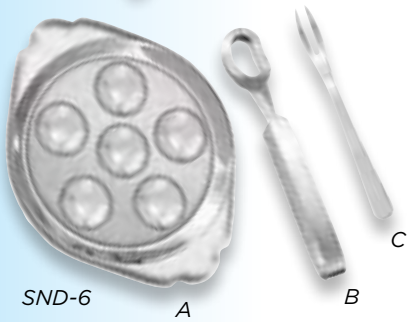

LC-04

**NUT CRACKER, STAINLESS STEEL**

ITEM	DESCRIPTION	PACK
LC-04	4.75"	24

SND-6  
A  
B  
C

**SNAIL SERVICE, STAINLESS STEEL**

ITEM	DESCRIPTION	PACK
A SND-6	Dish, 6-hole, S/S	12
B SND-T6	Tong, S/S	12
C SND-F7	Fork, S/S	12