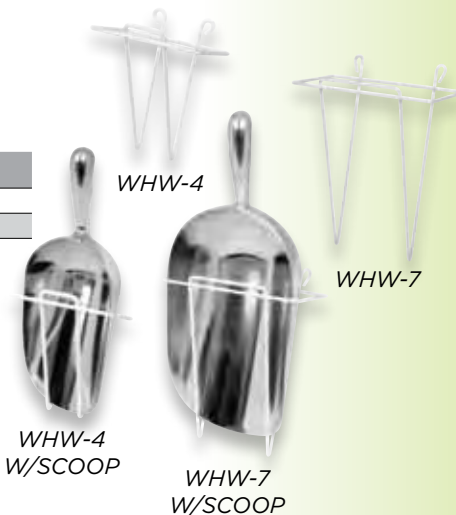

WHW-4

WHW-7

WHW-4
W/SCOOP

SCOOPS, STAINLESS STEEL

ITEM	DESCRIPTION	PACK
IS-4	4 Oz Ice Scoop	12
SSC-2	2 Qt Utility Scoop	6
SSC-3	3 Qt Utility Scoop	6