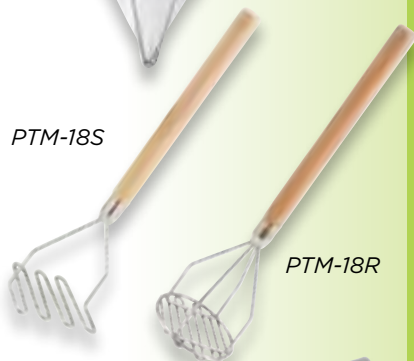

POTATO MASHERS

ITEM	DESCRIPTION		PACK
PTM-18R	4" Round	18" Handle	12
PTM-18S	4-1/2" Square	17-3/4" Handle	12
PTM-24R	5" Round	24-1/2" Handle	12
PTM-24S	5-1/4" Square	24" Handle	12