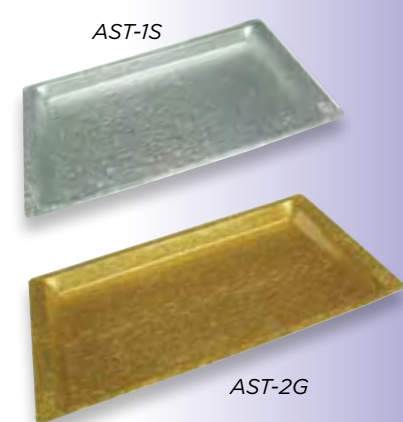

= Cash & Carry / Retail Packaging