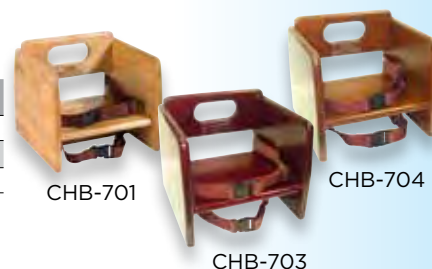

### STACKING BOOSTER SEATS

- Rubberwood, high quality
- Buckle strap restrains child around the waist, and an additional strap can be used to attach the seat to the chair for greater safety

ITEM	DESCRIPTION	DIMENSIONS	PACK
CHB-701	Natural	11.73"X11.89"X10.55"	6
CHB-703	Mahogany	11.73"X11.89"X10.55"	6
CHB-704	Walnut	11.73"X11.89"X10.55"	6