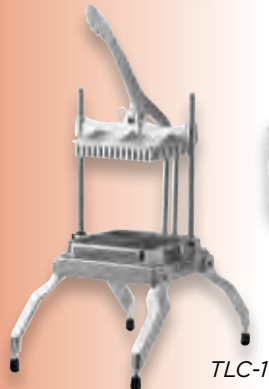

TLC-1

TLC-1-B

**LETTUCE CUTTER**

- Aluminum frame, stainless steel replaceable blade, with easy grip handle
- Process a whole head of lettuce in less than 1 minute without bruising & waste
- Four rubber feet to prevent slipping and scratching on the work surface
- Cuts into 1" x 1" diced slices
- 49 square blades

ITEM	DESCRIPTION	PACK
TLC-1	Lettuce Cutter	2
TLC-1-B	Replacement blade 8.25"x8.25"	16

**TOMATO SLICER**

- Aluminum frame, stainless steel replaceable blade
- Cut a whole tomato into 3/16" or 1/4" thick slices, 2 dozen tomatoes in 1 minute
- Two handles make slicing safer and more comfortable
- Four rubber feet to prevent slipping and scratching on the work surface
- HDPE board ensures safe & durable food processing
- Table clip and one screw included