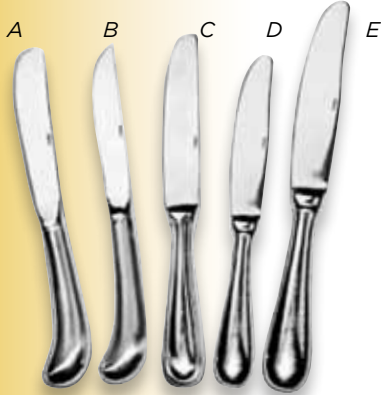

## VICTORIA, 18/8 EXTRA HEAVYWEIGHT

ITEM	DESCRIPTION	THICKNESS	PACK
0035-01	Teaspoon	2.5 mm	25
0035-02	Iced Tea Spoon	2.5 mm	25
0035-03	Dinner Spoon	3.0 mm	25
0035-04	Bouillon Spoon	2.5 mm	25
0035-05	Dinner Fork	3.0 mm	25
0035-06	Salad Fork	2.5 mm	25
0035-07	Oyster Fork	2.5 mm	25
0035-08	Dinner Knife	100 Gram	15
0035-09	Demitasse Spoon	2.5 mm	25
0035-10	Tablespoon (European Size)	3.0 mm	25
0035-11	Table Fork (European Size)	3.0 mm	25
0035-12	Butter Spreader	2.5 mm	25
0035-16	Salad Knife	75 Gram	25

*Victoria*

= Cash & Carry / Retail Packaging

Oxford

**OXFORD, 18/8 EXTRA HEAVYWEIGHT**

ITEM	DESCRIPTION	THICKNESS	PACK
0033-01	Teaspoon	2.5 mm	25
0033-02	Iced Tea Spoon	2.5 mm	25
0033-03	Dinner Spoon	3.0 mm	25
0033-04	Bouillon Spoon	2.5 mm	25
0033-05	Dinner Fork	3.0 mm	25
0033-06	Salad Fork	2.5 mm	25
0033-07	Oyster Fork	2.5 mm	25
0033-08	Dinner Knife	100 Gram	15
0033-09	Demitasse Spoon	2.5 mm	25
0033-10	Tablespoon (European Size)	3.0 mm	25
0033-11	Table Fork (European Size)	3.0 mm	25
0033-12	Butter Spreader	2.5 mm	25

Hollow-Handle Knives

**HOLLOW-HANDLE KNIVES**

ITEM	DESCRIPTION	PACK
A. 0015-10	Lafayette Dinner Knife	15
B. 0015-11	Lafayette Steak Knife	15
C. 0030-15	Shangarila Table Knife	15
D. 0034-15	Dinner Knife, 8-3/4"	15
E. 0034-18	Table Knife, 9-3/4"	15