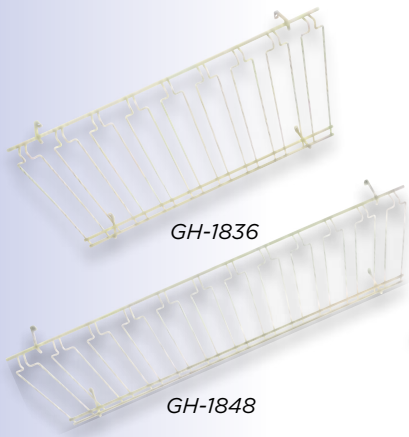

OVERHEAD GLASS RACKS, BRASS- & CHROME-PLATED

ITEM	DESCRIPTION	DIMENSIONS	PACK
GH-1836*	Brass, 8 Channels	18" x 36" x 4"	6
GH-1848*	Brass, 8 Channels	18" x 48" x 4"	6
GHC-1836*	Chrome, 11 Channels	18" x 36" x 4"	6
GHC-1848*	Chrome, 11 Channels	18" x 48" x 4"	6

WIRE GLASS HANGERS, BRASS & CHROME-PLATED

ITEM	DESCRIPTION	PACK
GH-10	10", Brass	12
GH-16	16", Brass	12
GH-24	24", Brass	12
GHC-10	10", Chrome-Plated	12
GHC-16	16", Chrome-Plated	12
GHC-24	24", Chrome-Plated	12