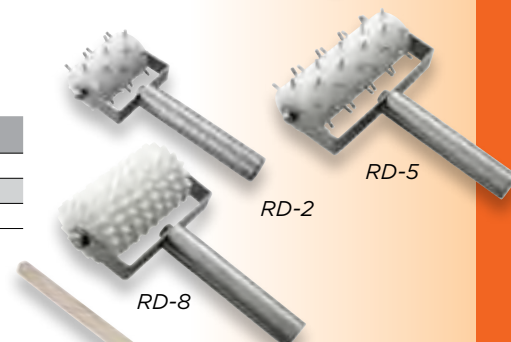

PWC-4

RD-5

RD-8

PIZZA OVEN SCRAPER

Carbon wire brush and scraper w/ 27" wood handle

ITEM	DESCRIPTION	PACK
BR-27	Pizza Oven Scraper	12