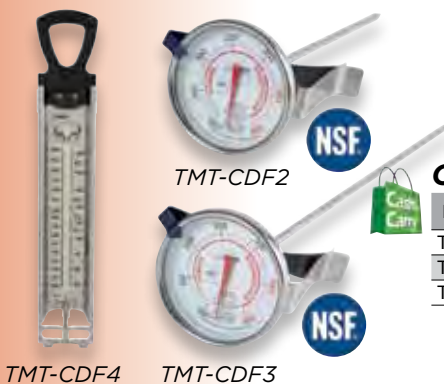

TMT-RF3

TMT-RF4

CANDY & DEEP FRYER THERMOMETERS, CALIBRATED

ITEM	DESCRIPTION	PACK
TMT-CDF2	2" Diameter, NSF	12
TMT-CDF3	2" Diameter, 12" L, NSF	12
TMT-CDF4	2" x 11-3/4" Display	12