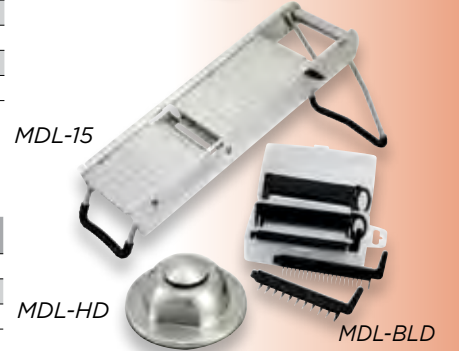

TLC-1

TLC-1-B

**LETTUCE CUTTER**

- Aluminum frame, stainless steel replaceable blade, with easy grip handle
- Process a whole head of lettuce in less than 1 minute without bruising & waste
- Four rubber feet to prevent slipping and scratching on the work surface
- Cuts into 1" x 1" diced slices
- 49 square blades

ITEM	DESCRIPTION	PACK
TLC-1	Lettuce Cutter	2
TLC-1-B	Replacement blade 8.25"x8.25"	16

**TOMATO SLICER**

- Aluminum frame, stainless steel replaceable blade
- Cut a whole tomato into 3/16" or 1/4" thick slices, 2 dozen tomatoes in 1 minute
- Two handles make slicing safer and more comfortable
- Four rubber feet to prevent slipping and scratching on the work surface
- HDPE board ensures safe & durable food processing
- Table clip and one screw included

ITEM	DESCRIPTION	PACK
TTS-2	Tomato slicer, cuts 3/16" slices	6
TTS-2-B	Replacement blade, to cut 3/16" slices	1
TTS-3	Tomato slicer, cuts 1/4" slices	6
TTS-3-B	Replacement blade, to cut 1/4" slices	1

**FRENCH FRY CUTTERS**

ITEM	DESCRIPTION	PACK
FFC-250	1/4" Cut	4
FFC-375	3/8" Cut	4
FFC-500	1/2" Cut	4

**DELUXE FRENCH FRY CUTTER ACCESSORIES**

ITEM	DESCRIPTION	PACK
FFC-250B	Blade for 1/4" Cut French Fry Cutter	24
FFC-375B	Blade for 3/8" Cut French Fry Cutter	24
FFC-500B	Blade for 1/2" Cut French Fry Cutter	24
FFC-250K	Pusher Block for FFC-250	24
FFC-375K	Pusher Block for FFC-375	24
FFC-500K	Pusher Block for FFC-500	24
FFC-500P	Pusher Support for French Fry Cutter	12