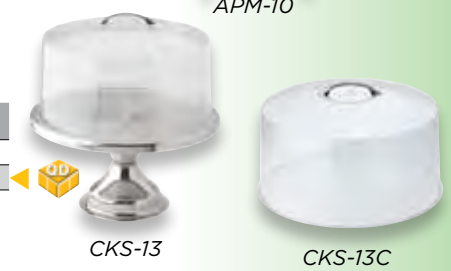

**CAKE STAND & COVER**

ITEM	DESCRIPTION	PACK
CKS-13	Stand 13"	12
CKS-13C	12" Diameter Acrylic Cover	12

We recommend that CKS-13C be purchased in full cases only.

CDTC-2

CDT-24

PDS-5

PST-5B

PH-8B