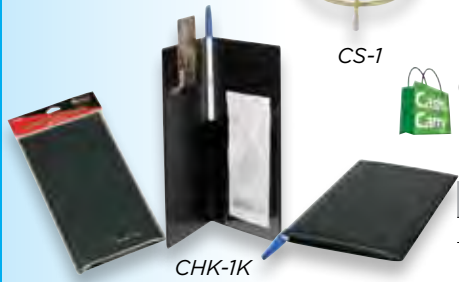

CHECK CADDY, BRASS-PLATED

ITEM	DESCRIPTION	PACK
CS-3	3" Diameter	12

CHECK SPINDLE

ITEM	DESCRIPTION	PACK
CS-1	6" H	12

CHECK HOLDER

- Classic check holder has a grooved spine to hold pens!
- Takes up less space when folded & helps to prevent contents from falling out
- Credit card and check holders inside

ITEM	DESCRIPTION	COLOR	PACK
CHK-1K	10" x 5-1/2"	Black	12