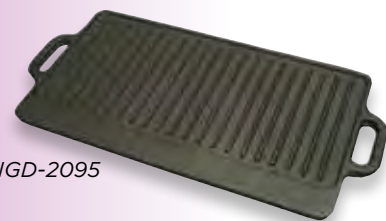

IGD-2095

CAST-IRON GRIDDLE

w/black coating

ITEM	DESCRIPTION	PACK
IGD-2095	20" L x 9.5" W	4