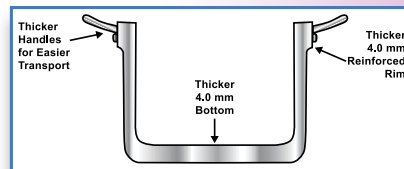

SUPER ALUMINUM - PROFESSIONAL REINFORCED COOKWARE

- Best quality and prices in their class
- Extra-thick reinforced rim, stands up to any amount of wear and usage
- Extra-thick bottom
- Strong, deep-drawn structure for better strength and durability
- Improved, thicker handles make lifting and carrying heavy pots easier
- 3003 aluminum, excellent for fast and even heat distribution
- 4.0 mm (3/16" thick)

Super Aluminum Construction

SAUCE POTS, ALUMINUM

Made with 3003 aluminum, 4.0 mm (3/16" thick)

ITEM	DESCRIPTION	DIAMETER x DEPTH	PACK
AXAP-14	14 Qt	12" x 7.5"	1
AXAP-20	20 Qt	13" x 9"	1
AXAP-26	26 Qt	14" x 10"	1
AXAP-34	34 Qt	16" x 10"	1