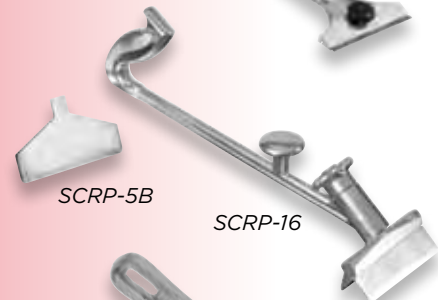

SCR-4B

SCR-5B

SCR-16

GRILL SCRAPER, ALUMINUM

A great way to clean the grill quickly and safely. The handle is designed to keep hands and fingers away from the hot grill surface

ITEM	DESCRIPTION	PACK
SCR-16	16" handle with 5" Blade	6
SCR-5B	5" Blade for SCR-16	24

POA-8

PAIL OPENER, ALUMINUM

ITEM	DESCRIPTION	PACK
POA-8	8.43" x 1.46" x 2.76'	6