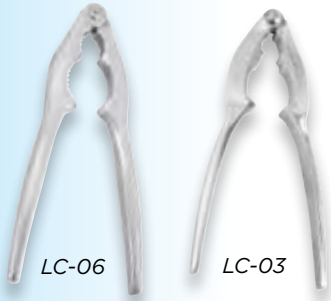

LC-06
LC-03

LOBSTER/NUT CRACKERS, DOUBLE-JAW, CHROME-PLATED

ITEM	DESCRIPTION	PACK
LC-06	6", Heavy	12
LC-03	6"	12