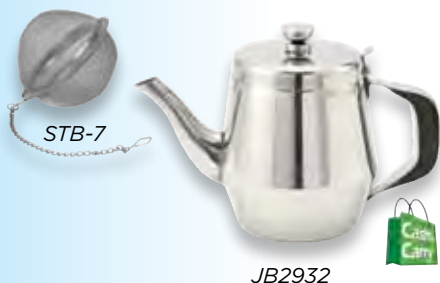

TEA INFUSER BALL

ITEM	DESCRIPTION	PACK
STB-5	2"	40
STB-7	2-3/4"	40

GOOSENECK TEAPOTS, STAINLESS STEEL

ITEM	DESCRIPTION	PACK
JB2932	32 Oz, S/S	24