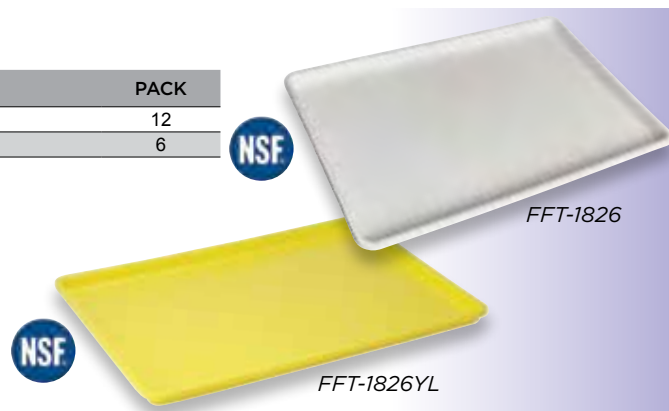

PLASTIC TRAY / NSF

Also used as plastic sheet pan

ITEM	DESCRIPTION	PACK
FFT-1826	18" x 26", White	12
FFT-1826YL	18" x 26", Yellow	6