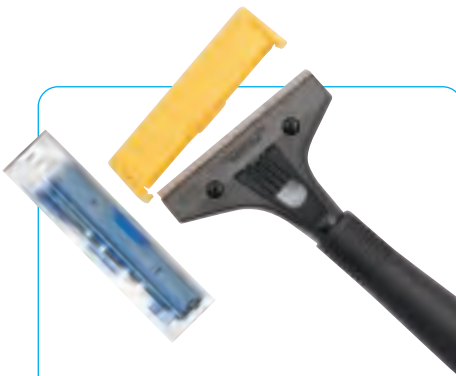

Pro+ Contour Scraper

Premium scraper with Pro+ comfort handle in the popular 6" size.

MODEL	CODE	PER CASE	PRICE EA.
6" Contour Scraper Complete (15 cm)	1044	6	$11.54
6" Cover	1047	6	1.73
6" Blade Holder	1048	6	.97
Replacement Blades			
6" Stainless Blades	1045	6 pk of 10	14.05
6" Steel Blades	1043	6 pk of 25	25.04