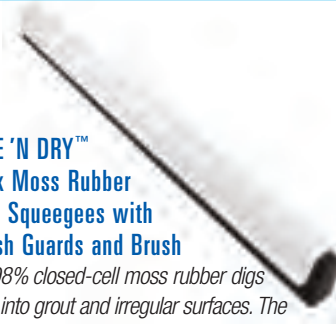

WIPE 'N DRY™ Black Moss Rubber Floor Squeegees with Splash Guards and Brush

The 98% closed-cell moss rubber digs deep into grout and irregular surfaces. The Polypropylene bristles allow dual brush and squeegee action. Great for food service jobs.

MODEL	CODE	PER CASE	PRICE EA.
18 w/splash guard	48218	10	$16.85
22 w/splash guard	48222	10	19.00
18 splash guard/brush	48318	10	23.25
22 splash guard/brush	48322	10	26.36