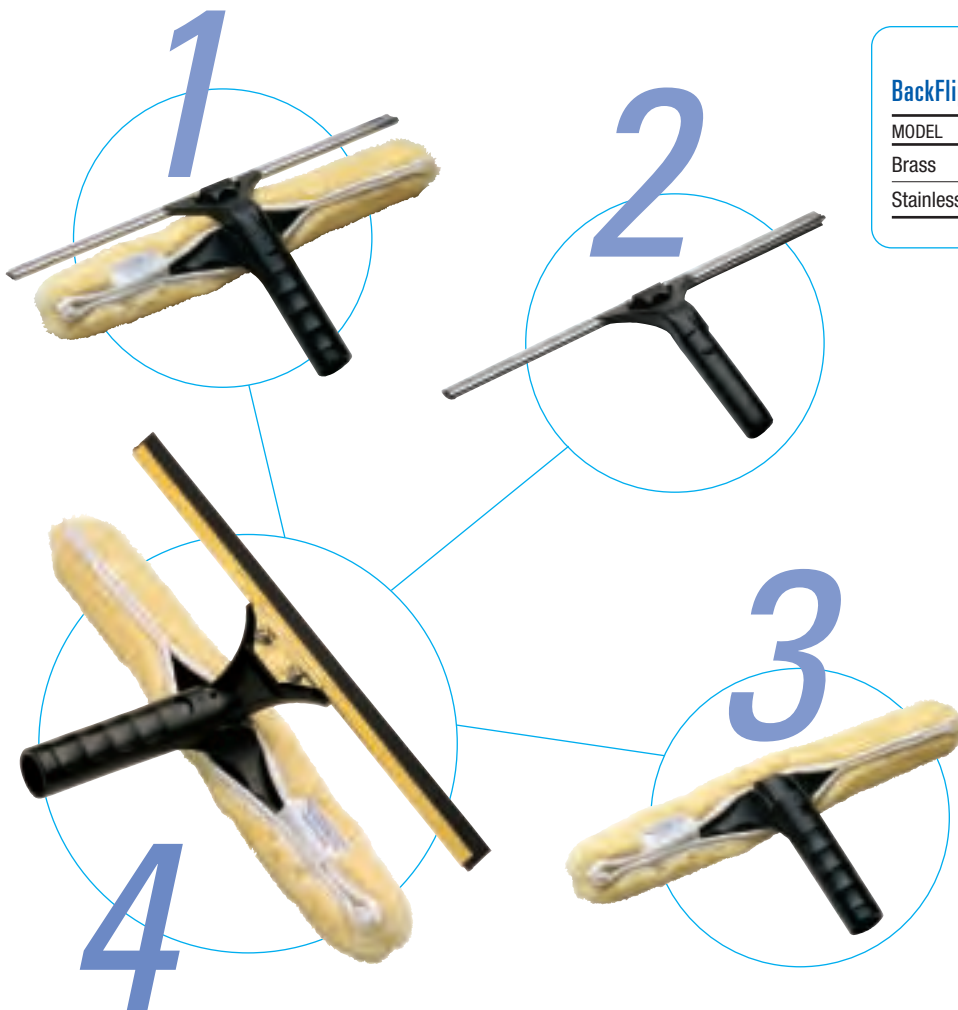

Click-Lock feature on every tool assures safe and quick "change out" with our complete line of poles.

Get the free mobile app for your phone
<http://gettag.mobi>

Backflip

BackFlip — Four Tools in One!

The perfect balance of speed and performance. One tool – four uses. With the touch of a button you can use individually or in time-saving combinations.

Brass BackFlip™

Please note: On BackFlip models, squeegee is two inches longer than washer. Can be used together in two positions or comes apart to use separately.

MODEL	CODE	PER CASE	PRICE EA.
10 (25 cm)	71100	6	\$43.37
14 (35cm)	71140	6	48.74
18 (45 cm)	71180	6	51.90

Stainless BackFlip™

MODEL	CODE	PER CASE	PRICE EA.
10 (25cm)	71101	6	\$38.63
14 (35cm)	71141	6	43.37
18 (45cm)	71181	6	47.44

BackFlip™ Handle

MODEL	CODE	PER CASE	PRICE EA.
Brass	5363	6	\$8.55
Stainless	5362	6	7.60

Sleeves & T-Bars

**All sleeves
made with
microfiber**

Advanced Microfiber Sleeve

Microfiber technology in a dense high pile sleeve with a scrubber edge. Lint free, superior water retention.

MODEL	CODE	PER CASE	PRICE EA.
10 (25cm)	40010	6	\$14.50
14 (35cm)	40014	6	16.97
18 (45cm)	40018	6	19.16
22 (55cm)	40022	6	22.43