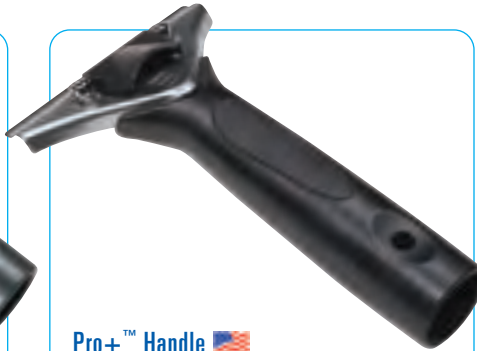

Ledge-Eze and Zero Degree Squeegee Handles

- Designed with extra reach for those large window ledges.
- Great for deep ledges and window frames.
- Zero Degree handle is great for overhead skylights and glass helping to reduce fatigue.

**As the market leader, Ettore
builds, tests and specs every
handle to meet the needs of
professionals around the world.**

Squeegee Handles

**New
Lower Price**

Contour Pro+™ Handle

Re-engineered with a high-strength polymer material. Four time-saving features in one amazing squeegee.

MODEL	CODE	PER CASE	PRICE EA.
Handle	1011	6	\$29.55

Also available as Super Channel.

Pro+™ Handle

Ergonomic design with quick release and no-slip grip for ultimate comfort.

MODEL	CODE	PER CASE	PRICE EA.
Handle	2020	12	\$13.09