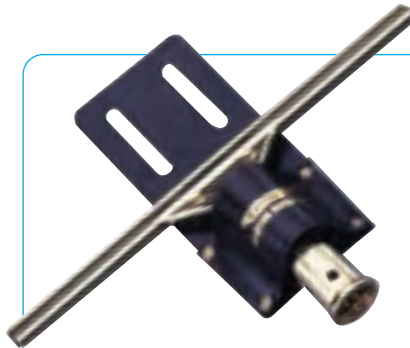

MODEL	CODE	PER CASE	PRICE EA.
Nylon Holster	50130	6	\$42.13

Tool Belt 44"

Extra strong nylon construction. Includes handy leather loop for your Microswipe cleaning cloth.

MODEL	CODE	PER CASE	PRICE EA.
Toolbelt	2044	6	\$26.51